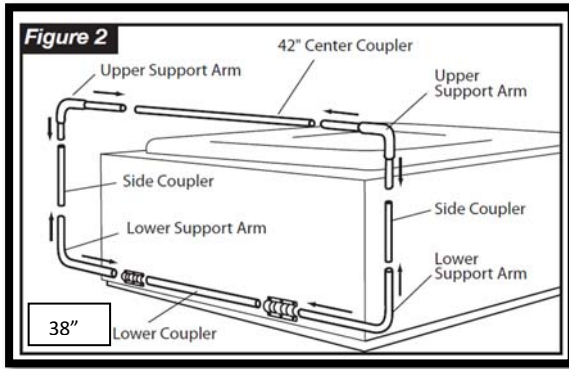

CoverMate Easy

Includes

- Black powder-coated, rust-free aluminum tubing
- Easy-to-install, non-corrosive mounting brackets
- UV resistant nylon catch straps provide a more stylish look compared to chains
- Easy 15-minute installation
- Foam grip for comfortable handling
- TowelMate for hanging up to three towels

- | |
|---|
| ○ Requires 18 inches clearance behind spa and 4 to 5" on each side |
| ○ Brackets can be mounted to kick plate under the spa, skirting or deck |
| ○ Brackets must be mounted 38" apart |
| ○ Fits most spas from 6 feet to 8 feet in length and width |

Dimensions

- ✓ Plastic Bracket: 4 1/2" L x 2 1/2" W - same as CoverCatch and TowelBar
- ✓ Support Arm: 20" x 40"
- ✓ Upper Coupler Bar: 42"
- ✓ Lower Coupler Bar: 38"
- ✓ Side Coupler Bar: 38"
- ✓ Nylon Catch Strap: 20 3/4"