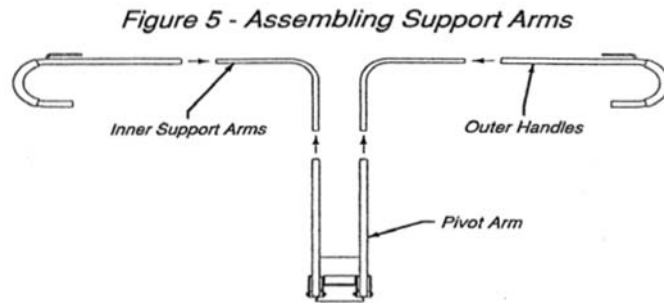

CoverMate Freestyle

Includes

- Black powder-coated, rust-free aluminum tubing
- **Hydraulic shocks** allow for easy lifting
- **Adjustable mounting base** that slides under the spa
- Positions out of the way, allowing for full spa use and additional privacy
- Foam grips for comfortable handling
- Installs in 20 minutes

- | |
|---|
| ○ Designed for round and uniquely shaped spas |
| ○ Requires 20 inches clearance behind spa |
| ○ Works for spas between 26" and 45" tall and between 74" and 95" in length and width |

Dimensions

- ✓ Upper Bracket (aluminum): 16" L x 10 1/2" W x 5 3/8" deep
- ✓ Lower Bracket (aluminum): 25" L x 13 1/2" W x 5 3/8" deep (w/ 7 1/2" kick plate)
- ✓ Pivot Arm: 29" x 14"
- ✓ Shock (2): 13"
- ✓ Inner Support Arm: 18" x 24"
- ✓ Outer Handles: 30" x 8"