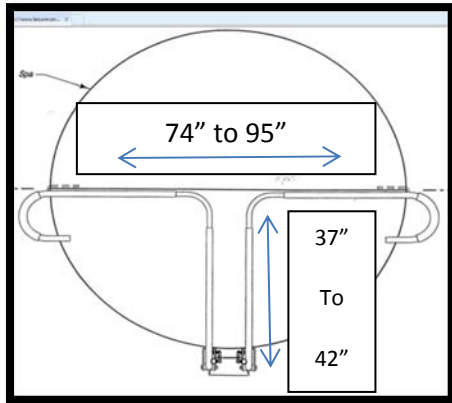

CoverMate Freestyle

Includes

- Black powder-coated, rust-free aluminum tubing
- **Hydraulic shocks** allow for easy lifting
- **Adjustable mounting base** that slides under the spa
- Positions out of the way, allowing for full spa use and additional privacy
- Foam grips for comfortable handling
- Installs in 20 minutes

- | |
|---|
| ○ Designed for round and uniquely shaped spas |
| ○ Requires 20 inches clearance behind spa |
| ○ Works for spas between 26" and 45" tall and between 74" and 95" in length and width |

Dimensions

- ✓ Upper Bracket (aluminum): 16" L x 10 1/2" W x 5 3/8" deep
- ✓ Lower Bracket (aluminum): 25" L x 13 1/2" W x 5 3/8" deep (w/ 7 1/2" kick plate)
- ✓ Pivot Arm: 29" x 14"
- ✓ Shock (2): 13"
- ✓ Inner Support Arm: 18" x 24"
- ✓ Outer Handles: 30" x 8"