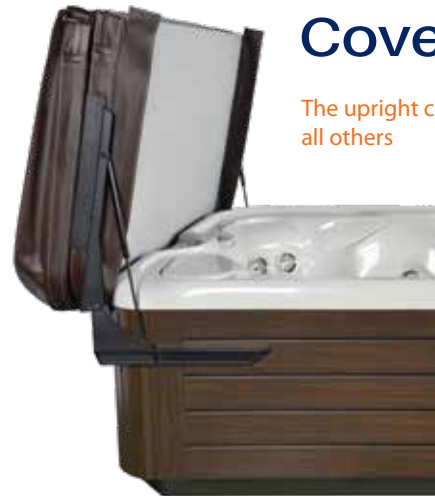

CURRENTLY UNAVAILABLE

CoverMate Vanish XL

Easy handling and an open view

- Requires 25 inches of clearance behind the spa and 5 inches on each side
- Provides smooth, fluid opening and closing of the spa cover
- Exclusive design allows for effortless operation