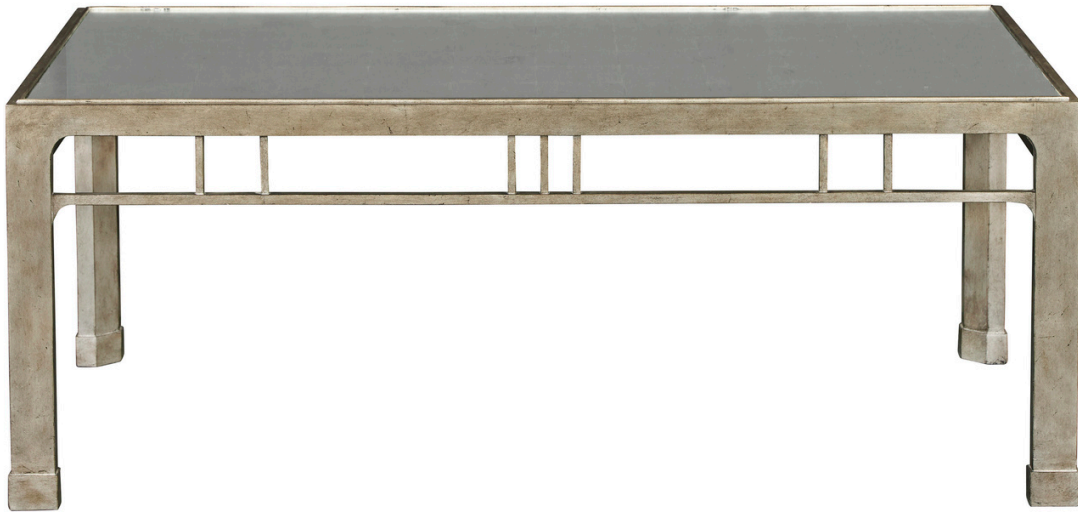

Port Eliot

PC-6252AS-MIR • Antique Silver Cocktail Table with Silver Leaf Mirror Top

w. 52.5", d. 28", ht. 20"

A beautiful and exciting cocktail table in our handsome Antique Silver finish. The aged inset Silver leaf mirror top adds a stunning dimension.