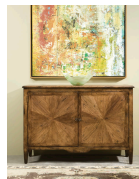

Port Eliot

PE-350KP-B • Transitional Pecan Cabinet

w. 56", d. 17", ht. 39"

A transitional, Dutch Knotty Pecan cabinet featuring exceptional timber selection and an inventiveness of pattern. An alluring design of Northern Europe from the 17th century. This design is a fusion of the best of Europe. An exceptional example of low country furniture. Interior fitted with 1 adjustable shelf.